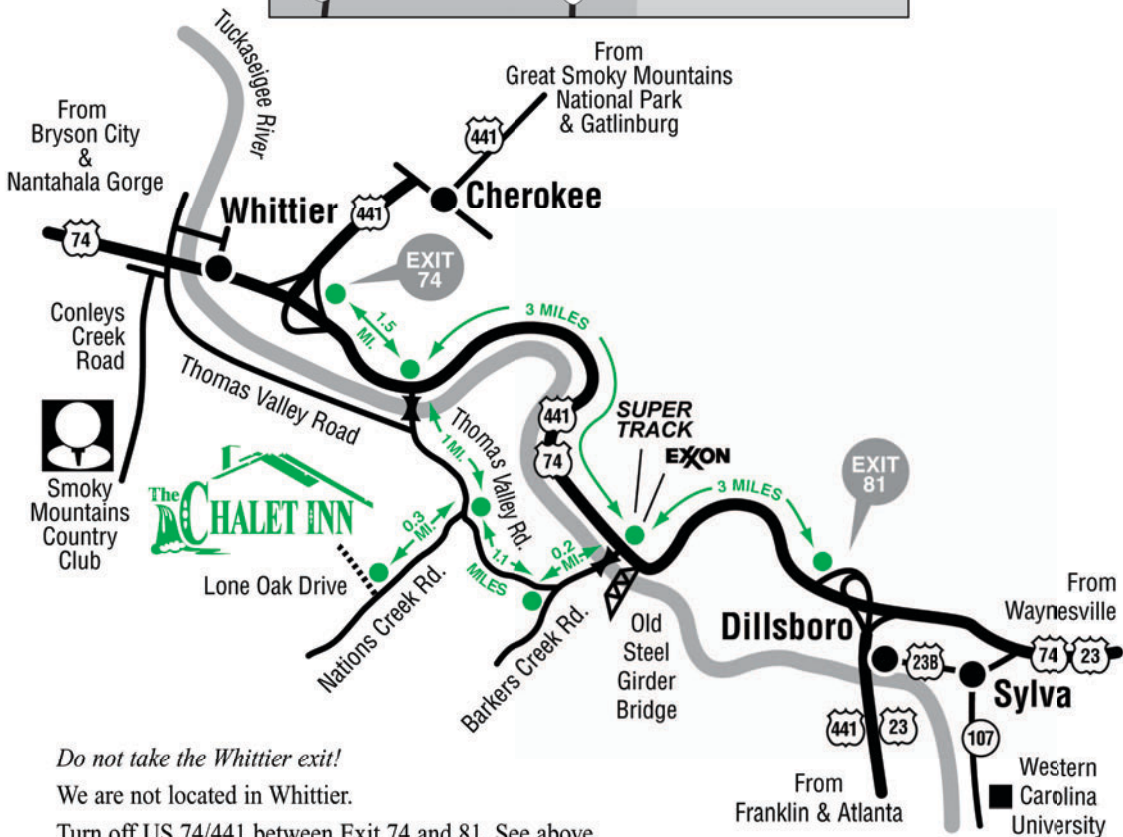

285 Lone Oak Drive
 Whittier, NC 28789
 800-789-8024 / 828-586-0251
 Email ParadiseFound@ChaletInn.com
 www.ChaletInn.com

Do not take the Whittier exit!
 We are not located in Whittier.
 Turn off US 74/441 between Exit 74 and 81. See above.