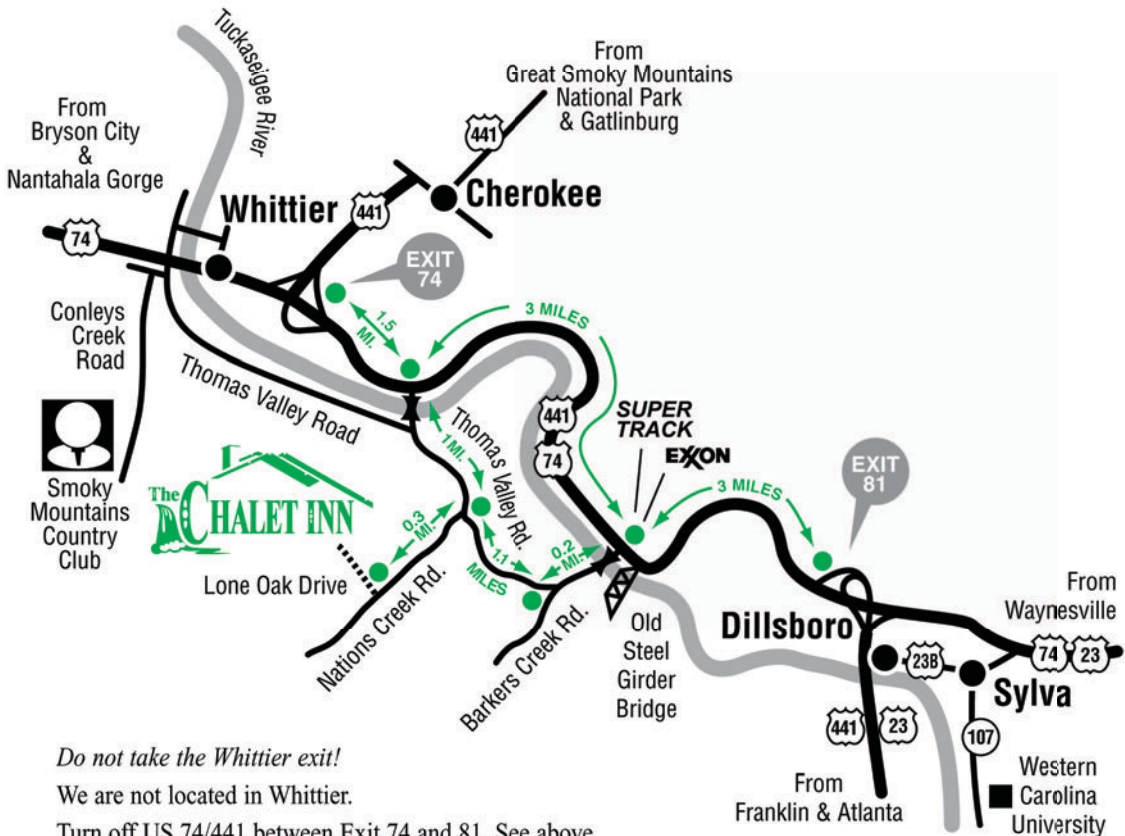

285 Lone Oak Drive
 Whittier, NC 28789
 800-789-8024 / 828-586-0251
 Email ParadiseFound@ChaletInn.com
 www.ChaletInn.com

Do not take the Whittier exit!
 We are not located in Whittier.
 Turn off US 74/441 between Exit 74 and 81. See above.